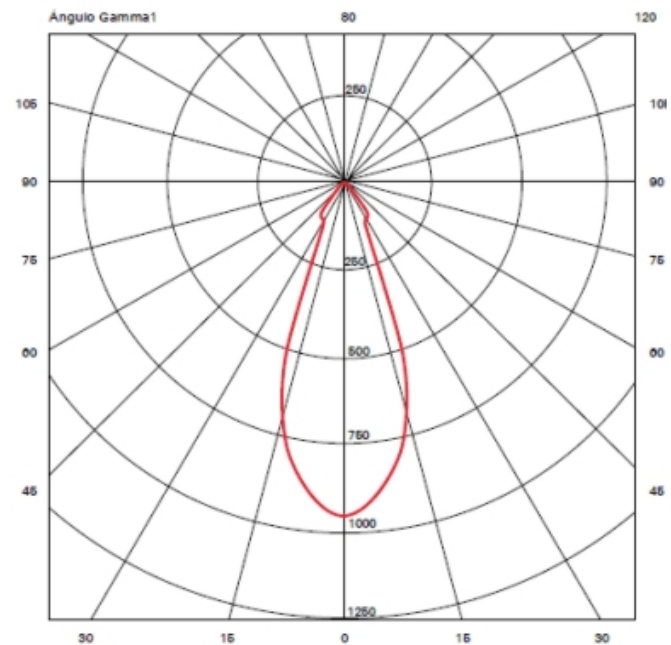

HALOGEN 75 W