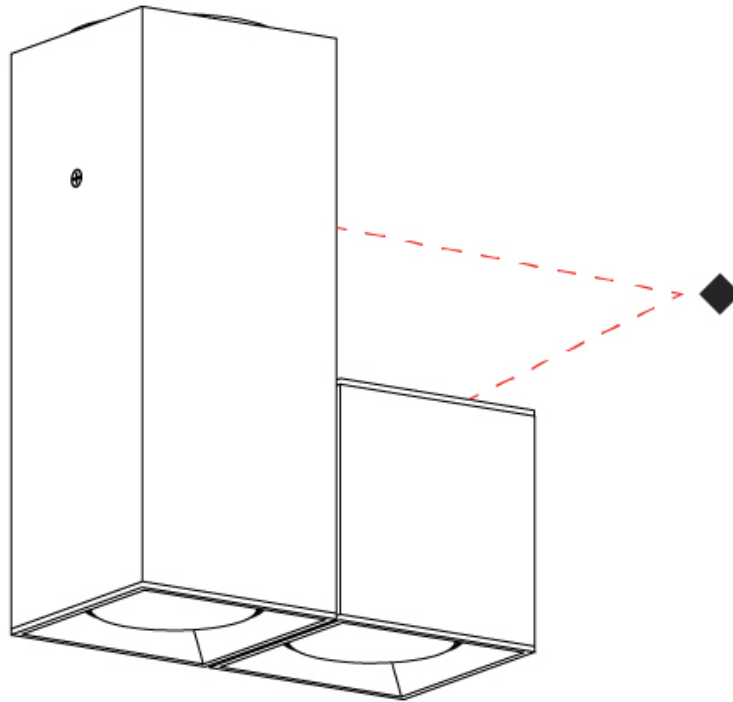

DAU 2 LIGHT LINEAR SURFACE

D92029-

PROJECT

TYPE

SPECIFIER

QUANTITY

DATE