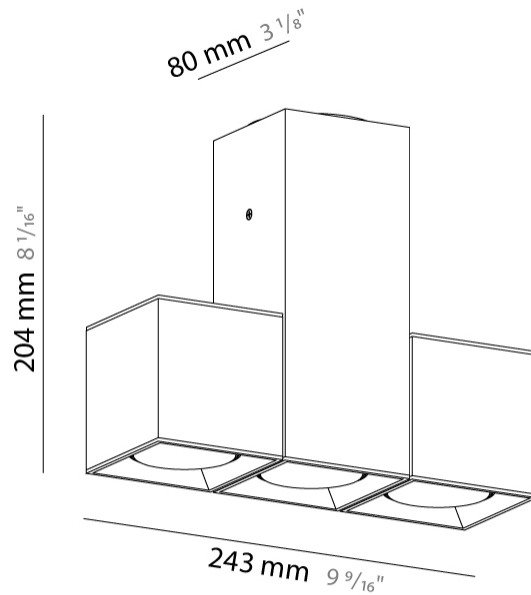

PROJECT	_____
TYPE	_____
SPECIFIER	_____
QUANTITY	_____
DATE	_____

DAU 3 LIGHT LINEAR SURFACE

D92030-

base number   Finish
Options

1. To build a product code in our configurator select the specify button on the base model # product page
2. To build a manual product code on this datasheet choose from the options listed below in blue font and add the suffix to the base model #

GENERAL

Series: Dau _____
Subseries: Dau 3 light Linear _____
Brand: Milan _____
Division: Design _____
Mounting Type: Surface _____
Mounting Location: Ceiling _____
Subcategory: Downlight _____

PHYSICAL

Shape: Abstract _____
Length (mm): 243 _____
Length (in): 9 1/2 _____
Width (mm): 80 _____
Width (in): 3 1/8 _____
Height (mm): 204 _____
Height (in): 8 _____
Light Distribution: Adjustable / Direct _____
Weight (kg): 1.63 _____
Weight (lbs): 3.59 _____
Fixture Finish: [BAL](#) / [MWL](#) / [BSL](#) _____
Fixture Material: Extruded Aluminum _____

ELECTRICAL

Number of Lamps: 3 _____
Lamp Type: LED Retrofit _____
Lamp Shape: MR16 _____
Bulb Included: Bulb Not Included _____
Max. Wattage Per Lamp (W): 4 _____
Lamp Base: GU10 _____
Input Voltage (V): 120 _____

LED

OPTICAL

Adjustability: Rotational; Tilt 300° _____

RATINGS AND CERTIFICATIONS

Certified By: Certified for North American Standards _____
IP rating: IP20 _____